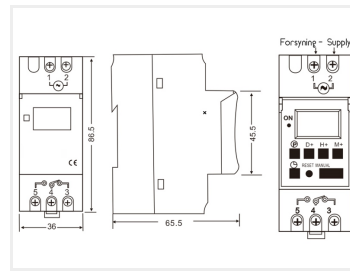

Time and weekday timer relay, DIN

Smart universal time relay for 12V or 230V, that can turn on and off on certain times and weekdays.

Smart universal time relay for 12V or 230V, that can turn on and off on certain times and weekdays.

Buy online at:

www.matronics.eu/609806

Specifications

Standby consumption 3W

Display LCD

Temperature -10 to 40 grader

230V AC

SKU 609806

Input voltage: 180-250V AC

Relay max: 16A 250VAC

12V DC

SKU 609807

Input voltage: 12V DC

Relay max: 16A 250VAC