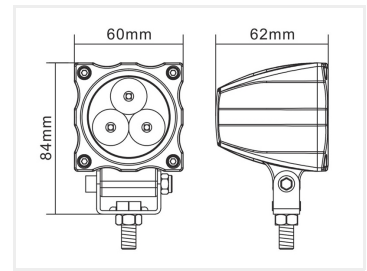

Prolumo Work Cube - 9W LED work light

Powerful LED worklight in compact size, that still has a high output of 810 lumen. Spot lens gives you a focused light.

Powerful LED worklight in compact size, which still has a high output of 810 lumen. The black aluminium-housing protects LEDs, optics and electronics, and also works as a heat sink.

The 3 LEDs are each 3W, and the optics is available with a narrow beam. You can also mount both models side by side, as they complement each other great.

The solid bracket on the bottom of the lamp ensures a secure mount, with a bolt for fastening in a surface or similar. The lamp can be turned and tilted, where after you easily tighten it in the wanted placement.

40cm Wire.

Buy online at:

www.matronics.eu/24606212

Specifications

Voltage	10-30VDC
Lumen	810
Consumption	9W
Current	0,75A at 12V, 0,375A at 24V

Spot

SKU 24606212

Dimensions: 62 x 84 x 60mm