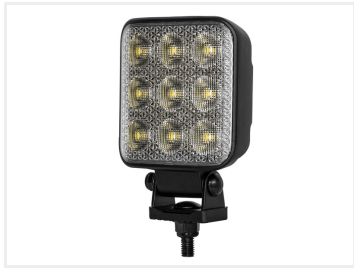

## Prolumo Work BASIC 40,5W - LED worklamp, E-approved

E-Approved reversing light with 27 powerful Osram LEDs. Wide viewangle.

E-approved LED lamp with 27 powerful Osram LEDs. Aluminum housing with durable powder coating and stainless steel brackets. The light color is 5700K, and the 90-degree optics provide good and broad light distribution.

The E-approval covers use as reversing light (R148 + AR), but it is also suitable for many other purposes.

The lamp has a built-in thermal control that reduces light intensity in case of component overheating. This provides the best combination of brightness and durability. At its peak, it delivers 4200 effective lumens, and at its lowest, it is reduced to 2652 effective lumens.

### **Prolumo Work BASIC 40,5W - LED worklamp,**

Consumtion (24V): 1,12 - 1,86A

Raw Lumen: 6591lm

Effective Lumen: 2652-4200lm

Dimensions: 39,8 x 121,27 x 99,84mm

Product pictures