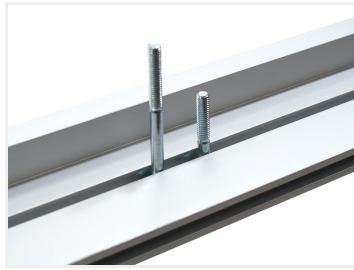

## T-track guide-rail system - Small T-bolts

T-Bolts that fit into the smaller tracks that are in the fence profile, and in the bottom of the profile with measuring tape.

T-Bolts that fit into the mini-profile and the smaller tracks that are in the fence profile, and in the bottom of the profile with measuring tape.

For the fence profile, you can use these for mounting endstop and fixtures, while they can be used to fasten the measuring tape profile.

Buy online at:

[www.matronics.eu/A800303](http://www.matronics.eu/A800303)

**M6 x 40**  
SKU A800303  
Thread: 25mm  
Dimensions: 40mm

**M6 x 70**  
SKU A800304  
Thread: 30mm  
Dimensions: 70mm

Product pictures