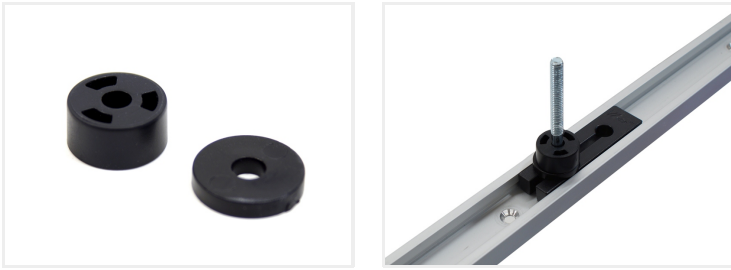

T-track guide-rail system - Spacer washer

Spacer washer that fits M6 bolts. Can be used together with T-bolts or self-locking slider, when fastening parts.

Black plastic spacer washer that fits M6 bolts. Can be used together with T-bolts or self-locking slider, when fastening parts. Available in two thicknesses, 3.9mm and 10mm.

Buy online at:

www.matronics.eu/A800311

M6 x 3.9mm
SKU A800310

M6 x 10mm
SKU A800311

Product pictures