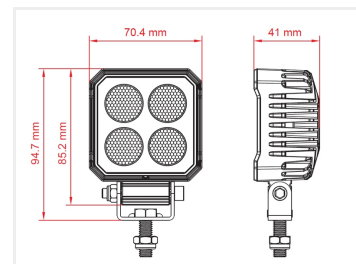

24W mini LED worklamp, 10-30V

Small and powerful LED working lamp with 2750 raw lumen, that fits perfectly in smaller places like fx your doorstep, or other small places.

Small and compact 24W LED working lamp with 4 powerful Osram LEDs. It fits perfectly in smaller places like fx your doorstep on your truck, bus, or other places where you do not have a lot of space available.

The lamp has a built-in thermo-function that throttles the brightness if the components should overheat. In that way, you get the best possible outcome of high light-output and durability.

The alu-house has a powerful powder-coating and stainless steel bracket. The light color is 5700K and the lens of 90 degrees gives a good diffusion of light, suitable for work and back-up light.

Includes brackets, bolts and nuts for fastening.

Buy online at:

www.matronics.eu/24606203

24W mini LED worklamp, 10-30V

SKU 24606203

LEDs: 3 x 6W Osram (S8) LED

light scattering: 90°

Voltage: 10-30V

Colortemperature: 5700K

Work temperature: -20°C to +50°C

Consumtion (12V): 2,47A

Consumtion (24V): 1,29A

Raw Lumen: 2750lm

Effective Lumen: 1400-2200lm

Dimensions: 41 x 85,2 x 70,4mm

Product pictures