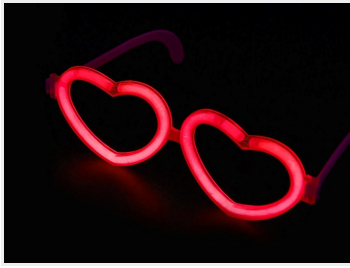

Heart-glasses for glow-sticks

Heart-shaped glasses where you have the opportunity to put together your own colors. Glasses consist of eyeglasses and bridge.

Glasses that go straight to the heart! Heart-shaped glasses where you have the opportunity to combine your own colors with our light lights, which you can buy separately. You can find a suitable glow stick under accessories and related products. Glasses consist of eyeglasses and bridge.

Buy online at:

www.matronics.eu/607256

Heart-glasses for glow-sticks

SKU 607256

Product pictures