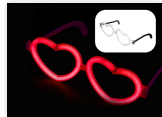

Heart-glasses for glow-sticks

SKU 607256