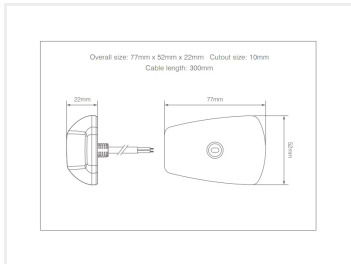

LED indikatorlampe, 9-32V

Compact and powerful 6 LED-indicatorlamp-series with yellow / orange light and clear or orange glass. Can be connected to 12V and 24V vehicles.

Small, compact and powerful 6-sided LED indicatorlamp-series, available with yellow / orange light and clear or orange glass. The LED lamps are very low at only 22mm in height, and can therefore be used for many different purposes such as sidemarker, toplamp and indicatorlamp.

The LED lamps are ECE approved and E-marked

Buy online at:

www.matronics.eu/24608440

Orange glass

SKU 24608440

Dimensions: 22 x 77 x 52mm

Clear glass

SKU 24608441

Dimensions: 22 x 77 x 52mm

Product pictures