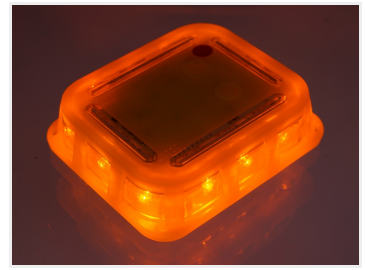

Prostroke Smart-Flare - 6 x turtles in Charging case

A smart toolbox with 6 compact LED warning lamps/turtles with an synchronization function.

Our smart flares with their powerful plastic-housing work perfectly for warning lights, where they can be layed on the road. The Lamps has a smart synchronisation mode that makes it possible for a dynamic running pattern light. The lamps have a powerful magnet built in and can be put directly on your car, truck, motorcycle and trailer.

The all-new Pro version has 12 powerful Yellow an 4 powerful red LEDs built in, so it can be used for many different tasks.

The lamps contain rechargeable batteries that hold for approx. 70 hours of operation, completely depending on the selected function. They can all recharged by simply being put back in the suitcase. It can charge all 6 lights at once, either via the supplied 230V transformer or via the supplied cigarette-socket. You can connect it to both car and truck, 12V/24V. The suitcase has LED-indicators and shows when the lights are fully charged.

The lamps have 9 different functions with different operating times.

Content:

- A toolbox with room for 6 Smart-flares
- 6 pcs. Smart-Flare Pro
- 1 pcs. 230V transformer for the suitcase
- 1 pcs. cigarette-plug for the suitcase