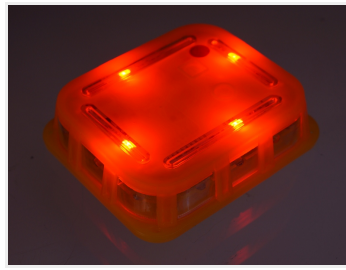

Prostroke Smart-Flare - 6 x turtles in Charging case

A smart toolbox with 6 compact LED warning lamps/turtles with an synchronization function.

Our smart flares with their powerful plastic-housing work perfectly for warning lights, where they can be layed on the road. The Lamps has a smart synchronisation mode that makes it possible for a dynamic running pattern light. The lamps have a powerful magnet built in and can be put directly on your car, truck, motorcycle and trailer.

The all-new Pro version has 12 powerful Yellow an 4 powerful red LEDs built in, so it can be used for many different tasks.

The lamps contain rechargeable batteries that hold for approx. 70 hours of operation, completely depending on the selected function. They can all recharged by simply being put back in the suitcase. It can charge all 6 lights at once, either via the supplied 230V transformer or via the supplied cigarette-socket. You can connect it to both car and truck, 12V/24V. The suitcase has LED-indicators and shows when the lights are fully charged.

The lamps have 9 different functions with different operating times.

Content:

- A toolbox with room for 6 Smart-flares
- 6 pcs. Smart-Flare Pro
- 1 pcs. 230V transformer for the suitcase
- 1 pcs. cigarette-plug for the suitcase