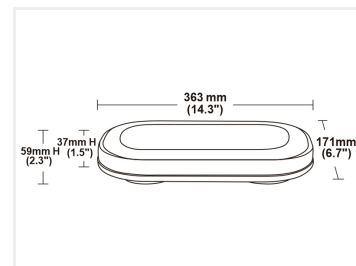

Prostroke Minibar - R65

Flat LED warning lamps with magnet feet that can be mounted on cars and trucks. Bright light and many functions. ECE R65 approved.

Flat LED light bars that can be mounted on various vehicles and connected to both 12V and 24V via a cigarette plug. If desired, the cigarette plug can also be cut off, allowing for fixed power installation and other buttons.

The light bars are available in 2 different lengths, namely MB1 at 25 cm and MB2 at 36.5 cm. The bars can be mounted using the fixed magnet feet or with optional brackets and M6 bolts.

Buy online at:

www.matronics.eu/731910

Ultra Slim Lightbar, 24,8cm
SKU 731203A

Ultra Slim Lightbar, 36,3cm
SKU 731204A
Dimensions: 171 x 37 x 363mm

Accessori, Bracket Type 1, MB1 & MB2
SKU 731910
Dimensions: 205 x 25050mm

Accessori, Bracket Type 2, MB1
SKU 731911