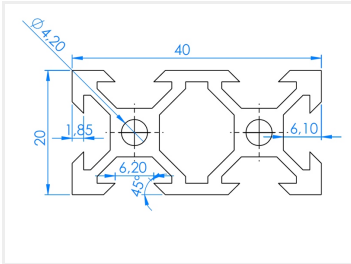

# V-Slot - Profile - 20x40

Double V-slot profile with dimensions 20x40, with a total of 6 smooth V-tracks, ready for V-wheels. The profiles are available in 1, 2 and 3 meter.

Double V-slot profile with dimensions 20x40, with a total of 6 smooth V-tracks, ready for V-wheels. The profiles are available in 1, 2 and 3 meter.

### Specifications

Alloy 6063-T5

Surface Anodized, natural

**Alu, 99cm**  
SKU V100102-1

**Alu, 199cm**  
SKU V100102-2

**Alu, 300cm**  
SKU V100102-3

**Black, 99cm**  
SKU V100108-1

**Black, 199cm**  
SKU V100108-2

**Black, 300cm**  
SKU V100108-3

Product pictures