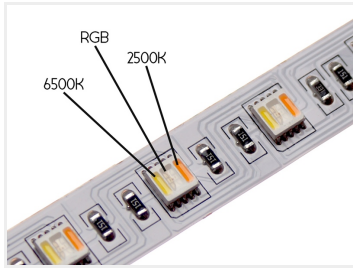

## RGB+CCT LED strip, 50cm - 12V

Powerful strip with powerful LEDs, that can light both RGB, warm white and cold white. Adjust both color and temperature.

Powerful 12V strip with powerful LEDs, that can light both RGB, warm white and cold white. With the right color controller, it is possible to adjust both color and temperature, and mixing both.

The strip is built up of smaller circuits with 6 LEDs, where it is possible to cut the strip over. The length of each segment is 10cm, and it is clearly marked where you can cut.

While some CCT LED strips has separate LEDs for color and white light eg. Philips Hue strips, this has one LED with both RGB, cold white and warm white built in.

The strips is sold in lengths of 50cm, and if you order 5pcs. you will receive one length of 250cm. We can deliver up to 5m lengths delivered in spools.

Buy online at:

[www.matronics.eu/609230](http://www.matronics.eu/609230)

### RGB+CCT LED strip, 50cm - 12V

SKU 609230

Voltage: DC12V

Watt / m: 22,8 Watt

Product pictures