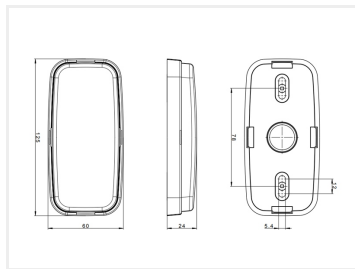

LED Marker Lamp with reflex, 12-36V

A nice marker lamp with LED's on the edge and a reflex for both 12V and 24V. Also available with indicator function

Nice marker lamp with LEDs on the edge and built-in reflex. The lamp is available in yellow, red and white and can be connected to both 12V and 24V. The powerful LEDs provide a clear marking on distance, and the reflector glass makes the car, truck or trailer visible - even when it's turned off.

On the model with turn signal indicator, the center of the lamp lights up brightly.

The lamp is clicked into the bracket, and can be mounted with bolts or screws into the position you want.

The lamp is protected against shock and it is water- and dustproof.

SKU 24608431

Dimensions: 24 x 60 x 125mm

Marker, Red

SKU 24608434

Marker, White

SKU 24608437

Marker + Indicator, Gul

SKU 24608439