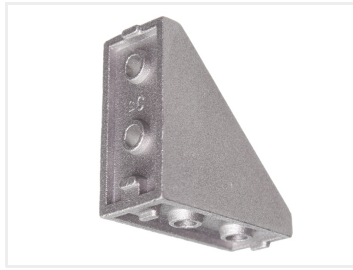

Serie 20 - Large angle bracket

Large angle-bracket in aluminium, with 4 mountingholes. Gives you extra stiffness compared to the small bracket.

Large angle-bracket in aluminium, with 4 mountingholes. Gives you extra stiffness compared to the small bracket.

The holes fit M4 bolts.

Buy online at:

www.matronics.eu/A200211

20x40x40mm

SKU A200211

Dimensions: 38 x 18mm

Product pictures