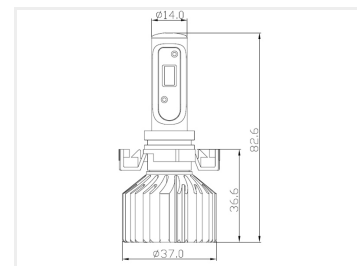

Matronics Performance LED Headlight Kit

Very powerful LED headlight kits, available for H1, H3, H4, H7, H8, H9, H11, H16, HB3, HB4 and PSX24 sockets.

Powerful LED headlight kits, available for H1, H3, H4, H7, H8, H9, H11, H16, H27, HB3, HB4 and PSX24 sockets. The kits are complete with two LED emitters, and connector/cable sets for replacing the original emitters with 5700K.

For cars with bulb-control, it is also possible to purchase Canbus kits for 12V and 24V.

Large light output

The light output is 1800 lumen pr. LED bulb - A standard halogen bulb is typically around 1000-1500 lumen.

Type 1

This type is characterized by having a narrow cooling unit, where the LED, that goes into the headlamp, is relatively bigger than a regular halogen-bulb

Type 2

This type is characterized by having a narrow LED device, where the cooling unit is bigger in compared to Type 1

OBS!

Both Type 1 and Type 2 in H1 fits the Hella 3003 lamps, that comes with 6 LEDs in the lower edge of the lamp - but NOT in the version with built-in position light bulb (Ba9s)

Mounting

The H7 bulb can be adjusted in the socket with the included allen key, this may be necessary for a better light cone. Some cars need an adapter for fitting the headlamp, please look on the Related products below

CANBUS / Pear Control

For some cars, it may be necessary to go with canbus kits to avoid error messages on the car lamp control.

Unfortunately we experience that on several VOLVO trucks the computer CANNOT be cheated and here these CAN-BUS modules will not have the correct function.

Buy online at:

www.matronics.eu/129050