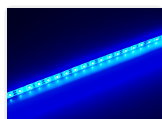

Blue, 100cm

SKU 240830

Dimensions: 2 x 1000 x 10mm