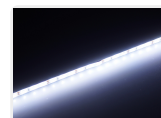

Cool White, 100cm

SKU 240833

Dimensions: 2 x 1000 x 10mm