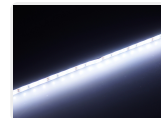

Flexistripe 24V

A flexible, a splashproof and a self-adhesive LED stripe with a 2 metres wire. It connects directly to 24V. 50cm and 100cm.

A flexible, a splashproof and a self-adhesive LED stripe with a 2 metres wire. The stripe is connected directly to 24V, either to a battery or to a fitting 24V DC power transformer / power supply.

The stripes are available in lengths of 50cm and 100cm and with 6 different light colors.

The double-adhesive 3m tape gives you a secure mounting on metal, plastic and painted surfaces. You should not mount these on raw wood. Clean the surfaces before applying.

Dimensions: 2 x 500 x 10mm

Cool White, 50cm

SKU 240823

Dimensions: 2 x 500 x 10mm

Yellow, 50cm

SKU 240825

Dimensions: 2 x 500 x 10mm

Red, 100cm