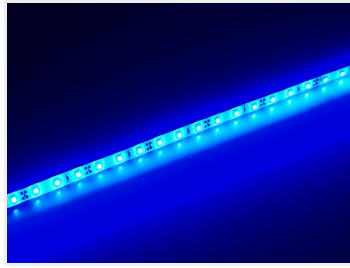

Flexistripe 24V

A flexible, a splashproof and a self-adhesive LED stripe with a 2 metres wire. It connects directly to 24V. 50cm and 100cm.

A flexible, a splashproof and a self-adhesive LED stripe with a 2 metres wire. The stripe is connected directly to 24V, either to a battery or to a fitting 24V DC power transformer / power supply.

The stripes are available in lengths of 50cm and 100cm and with 6 different light colors.

The double-adhesive 3m tape gives you a secure mounting on metal, plastic and painted surfaces. You should not mount these on raw wood. Clean the surfaces before applying.

Buy online at:

www.matronics.eu/240820

Specifications

Voltage 24V

Blue, 50cm

SKU 240820

Dimensions: 2 x 500 x 10mm

Green, 50cm

Dimensions: 2 x 500 x 10mm

Cool White, 50cm

SKU 240823

Dimensions: 2 x 500 x 10mm

Yellow, 50cm

SKU 240825

Dimensions: 2 x 500 x 10mm

Red, 100cm