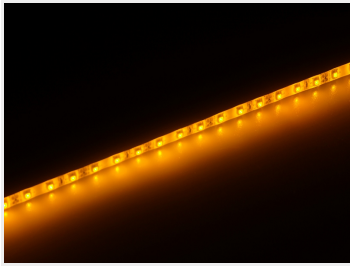

Flexistripe 24V

A flexible, a splashproof and a self-adhesive LED stripe with a 2 metres wire. It connects directly to 24V. 50cm and 100cm.

A flexible, a splashproof and a self-adhesive LED stripe with a 2 metres wire. The stripe is connected directly to 24V, either to a battery or to a fitting 24V DC power transformer / power supply.

The stripes are available in lengths of 50cm and 100cm and with 6 different light colors.

The double-adhesive 3m tape gives you a secure mounting on metal, plastic and painted surfaces. You should not mount these on raw wood. Clean the surfaces before applying.

Dimensions: 2 x 500 x 10mm

Cool White, 50cm

SKU 240823

Dimensions: 2 x 500 x 10mm

Yellow, 50cm

SKU 240825

Dimensions: 2 x 500 x 10mm

Red, 100cm

SKU 240831

Dimensions: 2 x 1000 x 10mm

Cool White, 100cm

SKU 240833

Dimensions: 2 x 1000 x 10mm

Yellow, 100cm

SKU 240835

Dimensions: 2 x 1000 x 10mm