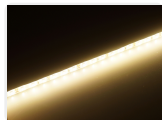

Warm White, 50cm

SKU 240824

Dimensions: 2 x 500 x 10mm