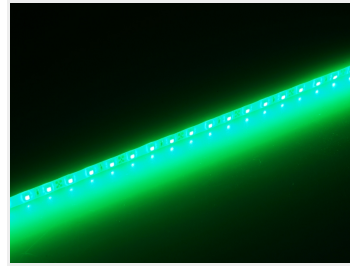

Flexistripe 24V

A flexible, a splashproof and a self-adhesive LED stripe with a 2 metres wire. It connects directly to 24V. 50cm and 100cm.

A flexible, a splashproof and a self-adhesive LED stripe with a 2 metres wire. The stripe is connected directly to 24V, either to a battery or to a fitting 24V DC power transformer / power supply.

The stripes are available in lengths of 50cm and 100cm and with 6 different light colors.

The double-adhesive 3m tape gives you a secure mounting on metal, plastic and painted surfaces. You should not mount these on raw wood. Clean the surfaces before applying.

Buy online at:

www.matronics.eu/240820

Specifications

Voltage 24V

Blue, 50cm

SKU 240820

Dimensions: 2 x 500 x 10mm

Green, 50cm

Dimensions: 2 x 500 x 10mm

Cool White, 50cm

SKU 240823

Dimensions: 2 x 500 x 10mm

Yellow, 50cm

SKU 240825

Dimensions: 2 x 500 x 10mm

Red, 100cm