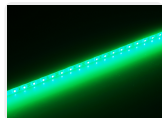

Green, 50cm

SKU 240822

Dimensions: 2 x 500 x 10mm