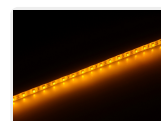

Flexistripe 24V

A flexible, a splashproof and a self-adhesive LED stripe with a 2 metres wire. It connects directly to 24V. 50cm and 100cm.

A flexible, a splashproof and a self-adhesive LED stripe with a 2 metres wire. The stripe is connected directly to 24V, either to a battery or to a fitting 24V DC power transformer / power supply.

The stripes are available in lengths of 50cm and 100cm and with 6 different light colors.

The double-adhesive 3m tape gives you a secure mounting on metal, plastic and painted surfaces. You should not mount these on raw wood. Clean the surfaces before applying.

Dimensions: 2 x 500 x 10mm

Cool White, 50cm

SKU 240823

Dimensions: 2 x 500 x 10mm

Yellow, 50cm

SKU 240825

Dimensions: 2 x 500 x 10mm

Red, 100cm

SKU 240831

Dimensions: 2 x 1000 x 10mm

Cool White, 100cm

SKU 240833

Dimensions: 2 x 1000 x 10mm

Yellow, 100cm

SKU 240835

Dimensions: 2 x 1000 x 10mm