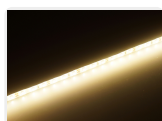

Warm White, 100cm

SKU 240834

Dimensions: 2 x 1000 x 10mm