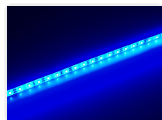

Blue, 50cm

SKU 240820

Dimensions: 2 x 500 x 10mm