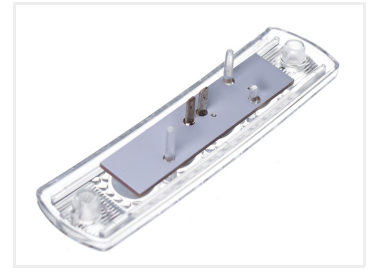

MAN LED Top light board

LED emitters that replace the original circuits in the top lights on the new MAN trucks. Easy to replace.

LED emitters 24V that replace the original circuits in the top lights on the new MAN trucks. The original emitters are taken apart by removing two metal clips, where after the board is taken out and the new put in.

The board has the same size, holes and connectors as the original, so the replacement is straight forward.

A Matronics product

Buy online at:

www.matronics.eu/240960-AM

Yellow

SKU 240960-AM

Dimensions: 15 x 61mm

Red

SKU 240960-RE

Product pictures