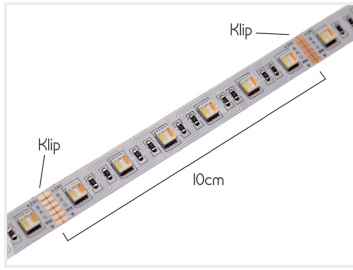

RGB+CCT LED strip, 50cm - 24V

Powerful strip with powerful LEDs, that can light both RGB, warm white and cold white. Adjust both color and temperature.

Powerful 24V strip with powerful LEDs, that can light both RGB, warm white and cold white. With the right color controller, it is possible to adjust both color and temperature, and mixing both.

The strip is built up of smaller circuits with 6 LEDs, where it is possible to cut the strip over. The length of each segment is 10cm, and it is clearly marked where you can cut.

While some CCT LED strips has separate LEDs for color and white light eg. Philips Hue strips, this has one LED with both RGB, cold white and warm white built in.

The strips is sold in lengths of 50cm, and if you order 5pcs. you will receive one length of 250cm. We can deliver up to 5m lengths delivered in spools.

Buy online at:

www.matronics.eu/269230

RGB+CCT LED strip, 50cm - 24V