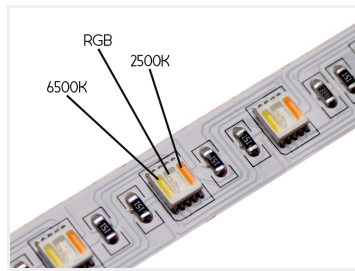

RGB+CCT LED strip, 50cm - 24V

Powerful strip with powerful LEDs, that can light both RGB, warm white and cold white. Adjust both color and temperature.

Powerful 24V strip with powerful LEDs, that can light both RGB, warm white and cold white. With the right color controller, it is possible to adjust both color and temperature, and mixing both.

The strip is built up of smaller circuits with 6 LEDs, where it is possible to cut the strip over. The length of each segment is 10cm, and it is clearly marked where you can cut.

While some CCT LED strips has separate LEDs for color and white light eg. Philips Hue strips, this has one LED with both RGB, cold white and warm white built in.

The strips is sold in lengths of 50cm, and if you order 5pcs. you will receive one length of 250cm. We can deliver up to 5m lengths delivered in spools.

Buy online at:

www.matronics.eu/269230

RGB+CCT LED strip, 50cm - 24V