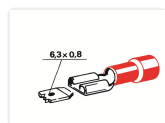

100 pcs. Cablelug, female partially isolated - 6,3x0,8

A box with 100 pcs. female-cablelugs, partially insulated. The size is 6,3 x 0.8mm. Available in red, blue and yellow.

A box with 100 pcs. female-cablelugs, partially insulated. The size is 6,3 x 0.8mm. Available in red, blue and yellow.

Buy online at:

www.matronics.eu/507406-B

Red lugs:

- Wire 0,5 - 1,5mm²
- Max voltage: 220V
- Max current: 19A

Blue lugs:

- Wire 1,5 - 2,5mm²
- Max voltage: 220V
- Max current: 20A

Yellow lugs:

- Wire 4,0 - 6,0mm²
- Max voltage: 220V
- Max current: 40A