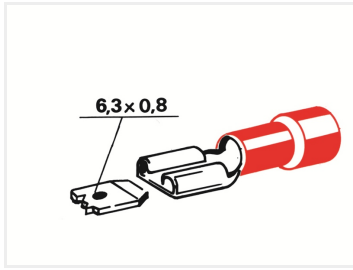

100 pcs. Cablelug, female partially isolated - 6,3x0,8

A box with 100 pcs. female-cablelugs, partially insulated. The size is 6,3 x 0.8mm. Available in red, blue and yellow.

A box with 100 pcs. female-cablelugs, partially insulated. The size is 6,3 x 0.8mm. Available in red, blue and yellow.

Buy online at:

www.matronics.eu/507406-B

Red lugs:

- Wire 0,5 - 1,5mm²
- Max voltage: 220V
- Max current: 19A

Blue lugs:

- Wire 1,5 - 2,5mm²
- Max voltage: 220V
- Max current: 20A

Yellow lugs:

- Wire 4,0 - 6,0mm²
- Max voltage: 220V
- Max current: 40A