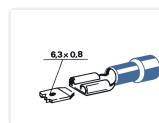

Red

SKU 507406-R