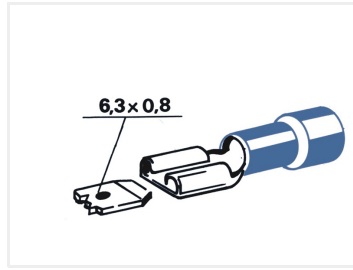

100 pcs. Cablelug, female partially isolated - 6,3x0,8

A box with 100 pcs. female-cablelugs, partially insulated. The size is 6,3 x 0.8mm. Available in red, blue and yellow.

A box with 100 pcs. female-cablelugs, partially insulated. The size is 6,3 x 0.8mm. Available in red, blue and yellow.

Buy online at:

www.matronics.eu/507406-B

Red lugs:

- Wire 0,5 - 1,5mm²
- Max voltage: 220V
- Max current: 19A

Blue lugs:

- Wire 1,5 - 2,5mm²
- Max voltage: 220V
- Max current: 20A

Yellow lugs:

- Wire 4,0 - 6,0mm²
- Max voltage: 220V
- Max current: 40A