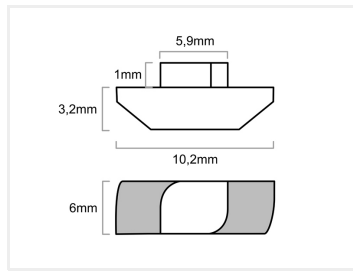

Serie 20 - T-nut, self-locking

Nut that fits down in our series 20 profiles with 6mm slot. The nut turns and locks itself when tightened.

Nut that fits down in our series 20 profiles with 6mm slot. The nut turns and locks itself when tightened.