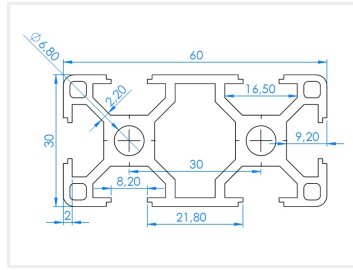

Serie 30 - Profile - 3060

Strong alu-profile with basis dimensions 30x60mm, with two tracks on one side, and one on the other.

Strong alu-profile with basis dimensions 30x60mm, with two tracks on one side, and one on the other. The double width compared to the standard profile makes it extra useful for primary posts in constructions, or when you need two parallel tracks.

Buy online at:

www.matronics.eu/A300103-3

Specifications

Alloy	6063-T5
Surface	Anodized, natural
Weight	1,85kg/m
Moment of inertia	LX 20,11cm ⁴ - LY 5,33cm ⁴
Section of modulus	Zx 6,7cm ³ - Zy 3,55cm ³

99 cm
SKU A300103-1
Dimensions: 30 x 990 x 60mm

199 cm
SKU A300103-2
Dimensions: 30 x 1999 x 60mm

300 cm
SKU A300103-3
Dimensions: 30 x 3000 x 60mm

Product pictures