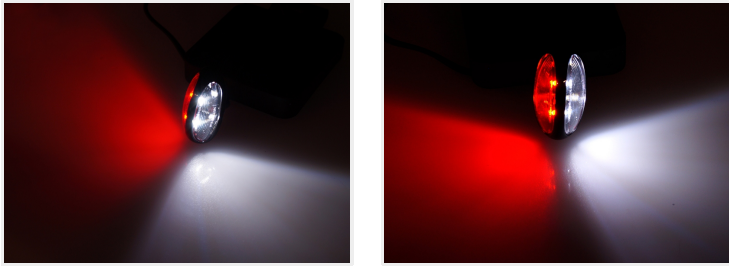

Mini stalker lamp, red and white, 12V-24V

Elegant compact stalker lamp, that has white light in one direction and red in the other. Easy to mount and optional bracket.

Elegant compact stalker lamp that is only 70 x 35 x 20mm. The lamp has white glass and light in one direction and red glass and light in the other.

The lamp is easy to mount with double-adhesive tape, you only need a single hole. The optional bracket is screwed on, and the lamp is taped on it. The bracket is then fastened with two screws or bolts.