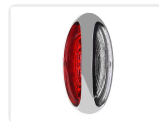

Mini stalker lamp, red and white, 12V-24V

Elegant compact stalker lamp, that has white light in one direction and red in the other. Easy to mount and optional bracket.

Elegant compact stalker lamp that is only 70 x 35 x 20mm. The lamp has white glass and light in one direction and red glass and light in the other.

The lamp is easy to mount with double-adhesive tape, you only need a single hole. The optional bracket is screwed on, and the lamp is taped on it. The bracket is then fastened with two screws or bolts.

Buy online at:

www.matronics.eu/24608350

Black

SKU 24608350

Voltage: 12V / 24V

Current: 0.04A

Dimensions: 20 x 70 x 35mm

Krom