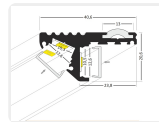

2 meter, White front

SKU 133944

1 meter, Cover

SKU 133702-1

2 meter, Cover

SKU 133702-2

1 meter, Clear antislip

SKU 133703-1