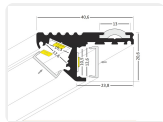

2 meter, White front

SKU 133944

1 meter, Cover

SKU 133702-1

2 meter, Cover

SKU 133702-2

1 meter, Clear antislip

SKU 133703-1