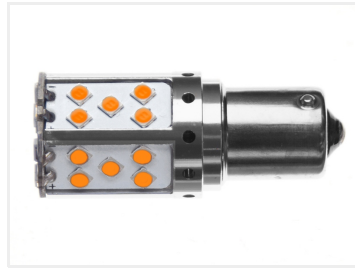

## Can-Bus LED turn signal bulb 21W, 12V

New type 12V LED Flashlight bulbs with a real 21W power consumption - avoid cheat resistors and error messages!

New type 12V LED Flashlight bulbs with a real 21W power consumption, This will avoid cheat resistors and error messages on most vehicles. However, it also means that the brightness will be more powerful on these LED bulbs compared to the old incandescent bulbs.

Buy online at:

[www.matronics.eu/120462](http://www.matronics.eu/120462)

**BAU15S, Amber**

SKU 120460

Dimensions: Ø20 x 50mm

**BA15S, White**

SKU 120462

Dimensions: Ø20 x 50mm

**W21W 7440, White**

SKU 120467

Dimensions: Ø20 x 56mm

**BA15S, Amber**

SKU 120461

**W21W 7440, Amber**

SKU 120466

Dimensions: Ø20 x 56mm