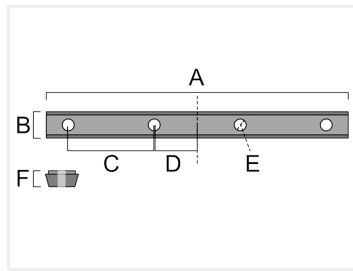

## Serie 20 - Straight coupling

Long joint to make a straight joint of two profiles, end to end. 4 pinol screws ensures it can be fastened securely.

Long joint to make a straight joint of two profiles, end to end. 4 pinol screws ensures it can be fastened securely.

Depending on the needed strength of the joint, you can easily mount multiple couplings, eg. two with one on each side, or even more.

Buy online at:

[www.matronics.eu/A200207K](http://www.matronics.eu/A200207K)

### Serie 20 - Straight coupling

SKU A200207K

Dimensions: mm

Product pictures