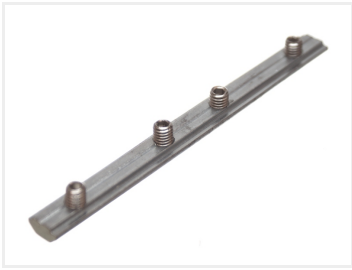

## Serie 20 - Straight coupling

Long joint to make a straight joint of two profiles, end to end. 4 pinol screws ensures it can be fastened securely.

Long joint to make a straight joint of two profiles, end to end. 4 pinol screws ensures it can be fastened securely.

Depending on the needed strength of the joint, you can easily mount multiple couplings, eg. two with one on each side, or even more.

Buy online at:

[www.matronics.eu/A200207K](http://www.matronics.eu/A200207K)

### Serie 20 - Straight coupling

SKU A200207K

Dimensions: mm

Product pictures