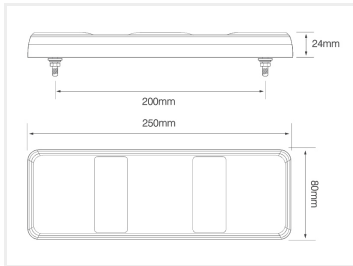

LED combination lamp 12 - 24V

Nice flat LED combination lamp with rear light, indicator and brakelight, and also either reverse light or fog-light. For both 12V and 24V.

Nice flat LED combination lamp with rear light, indicator and brakelight, and also either reverse light or fog-light. The built-in voltage regulator allows you to connect it to both 12V and 24V. ADR/ECE approved for legal road use.

Reference: 250ARWM, 250FARM, 250WARM

Buy online at:

www.matronics.eu/24608161

Reversing light (Type 2)

SKU 24608162

Dimensions: 24 x 80 x 250mm

Foglight

SKU 24608161

Dimensions: 24 x 80 x 250mm

Product pictures