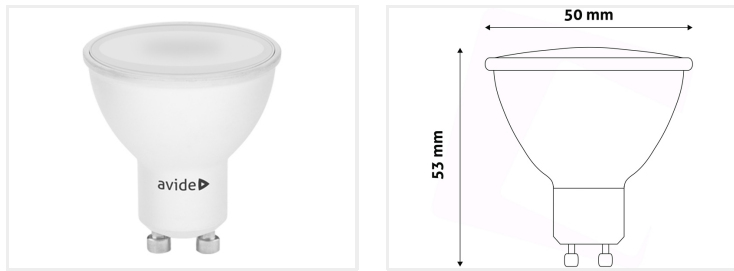

Avide GU10 LED Bulb

A powerful GU10 LED bulb from Avide with a wide light scattering. Different models from 2,5W -> 7W.

A powerful GU10 LED bulb from Avide with a wide light scattering. This makes the bulb good for in rooms where even light distribution is preferred, such as walkways and living areas. The smallest model is 2,5W with output of 152 lumens, while the strongest 7W provides a total of 497 lumens.

Buy online at:

www.matronics.eu/601083

Specifications

Dimensions Ø50 x L53mm

2700K, 2,5W - 152lm
SKU 601080

3000K, 2,5W - 152lm
SKU 601081

3000K, 4W - 304lm
SKU 601083

3000K, 7W - 610lm
SKU 601088