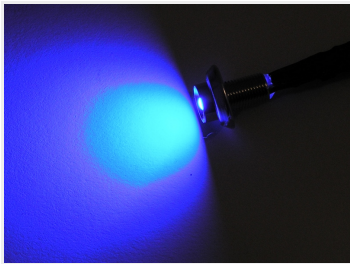

5 pcs. RGB LED Spot 24V DC

Small powerful 24V RGB LEDs, mounted with chrome or black metal frame with long thread. Used for interior decoration, plushing etc. in trucks.

Small powerful 24V RGB LEDs, mounted chrome or black metal frame with long thread. Used for interior decoration, plushing etc. in trucks.

Buy online at:

www.matronics.eu/240709

The LEDs are minus controlled so the gray wire is common + and then the individual color is activated with ground / -

Typically used with an RGB control, look in related products below.

Chrome

SKU 240709

Consumption: 1,5W

Black

SKU 240729

Product pictures