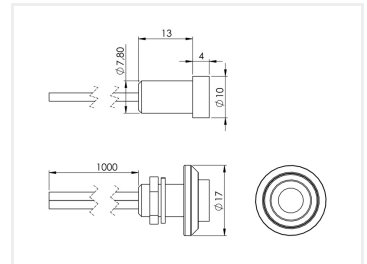

5 pcs. RGB LED Spot 24V DC

Small powerful 24V RGB LEDs, mounted with chrome or black metal frame with long thread. Used for interior decoration, plushing etc. in trucks.

Small powerful 24V RGB LEDs, mounted chrome or black metal frame with long thread. Used for interior decoration, plushing etc. in trucks.

Chrome

SKU 240709

Consumption: 1,5W

Black

SKU 240729

Product pictures