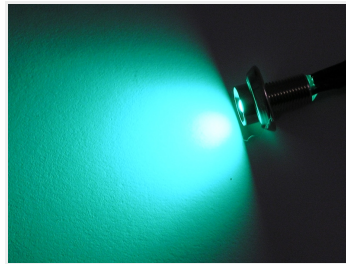

5 pcs. RGB LED Spot 24V DC

Small powerful 24V RGB LEDs, mounted with chrome or black metal frame with long thread. Used for interior decoration, plushing etc. in trucks.

Small powerful 24V RGB LEDs, mounted chrome or black metal frame with long thread. Used for interior decoration, plushing etc. in trucks.

Buy online at:

www.matronics.eu/240709

The LEDs are minus controlled so the gray wire is common + and then the individual color is activated with ground / -

Typically used with an RGB control, look in related products below.

Chrome

SKU 240709

Consumption: 1,5W

Black

SKU 240729

Product pictures