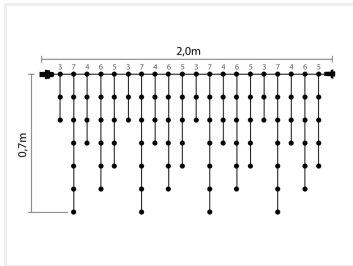

Pro LED Fairy Lights - Icicle Chain, 100 LEDs

A white chain with hanging icicles. The chain is 2 metres long and the 100 LEDs are placed on the icicles, which are up to 70 cm long.

A white chain with hanging icicles, of varying length, and with 2700K warm white light, that has the perfect glow, that matches the chains with incandescent bulbs.

The chain is 2 metres long and the 100 LEDs are placed on the icicles, which are up to 70 cm long. On one of the pictures, you can see how it is built up of chains from 3 to 7 LEDs.

The chain is easy to mount under the roof of your house, fences or on eg. a wire.