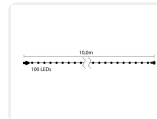

100 LEDs, 10m

SKU 620701

Consumption: 7W

LEDs: 100

Color temperature: 2700K

Brand: LEDWin