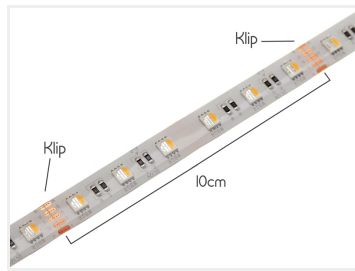

RGB + WW LED Stripe, Splash-proof, 5m - 24V

A splash-proof LED light stripe with RGBW LEDs for 24V. It can give both RGB and a warm white light.

24V LED light stripe with special splash-proof RGBW LEDs. The LED stripe can light red, green and blue, as well as warm white. By combining the 4 colors, you can create new color combinations that are not possible with only RGB. For example, you can create light blue, light purple, etc.

The splash-proof tape is covered by a layer of rubber that protects the tape against splashes and hits, but it is not completely waterproof.

Buy online at:

www.matronics.eu/269225

RGB + WW LED Stripe, Splash-proof, 5m - 24V