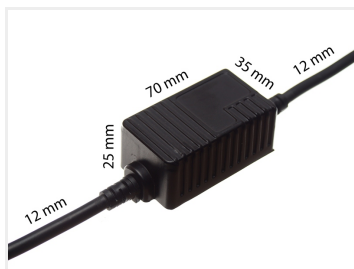

Matronics Xtreme LED Headlight kit

Very powerful LED headlight kits, available for H4, H7, H8, H9, H11, H13, H15, H16, HB3, HB4 and HIR2 sockets.

Very powerful LED headlight kits, available for H4, H7, H8, H9, H11, H13, H15, H16, HB3 and HIR2 sockets. The kits are complete with two emitters, two power suppliers and cable sets for replacing the original emitters.

For cars with bulb-control, it is also possible to purchase Canbus kits for 12V and 24V.

Large light output

Depending on the socket the light output is between 1600 lumen to 2800 lumen pr. LED

Cooling

H4, H7, H8/9/11/16, HB1, HB3, HB4 and HIR2 has a aluminium housing with special flexible cooling elements that allow the bulb optimal cooling in minimal space on. H15 has an built-in fan for cooling.

After the bulb is mounted, blades are bent out, so you get as much air through as possible. Although there is little space for the bulb, it should be possible to place the cooling blades.

Mounting

The H7 bulb can be adjusted in the socket with the included allen key, this may be necessary for a better light cone.