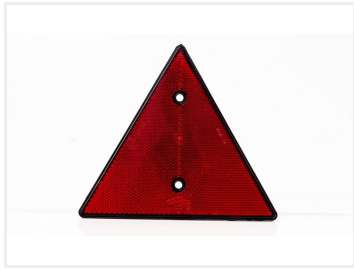

Reflex light - 2 x Triangular

Set with 2 pcs ECE-approved triangle reflectors, which are legally required on trailers and semi-trailers. 158 mm on all sides.

Set with 2 styks ECE-approved triangle reflectors, which are legally required on trailers and semi-trailers. 158 mm on all sides, so it has a height of 138mm.

Buy online at:

www.matronics.eu/24608705

Reflex light - 2 x Triangular

SKU 24608705

Product pictures