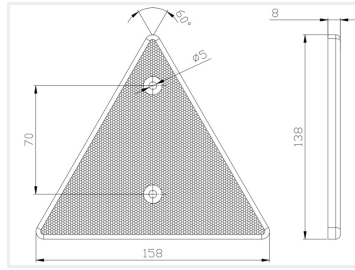

Reflex light - 2 x Triangular

Set with 2 pcs ECE-approved triangle reflectors, which are legally required on trailers and semi-trailers. 158 mm on all sides.

Set with 2 styks ECE-approved triangle reflectors, which are legally required on trailers and semi-trailers. 158 mm on all sides, so it has a height of 138mm.