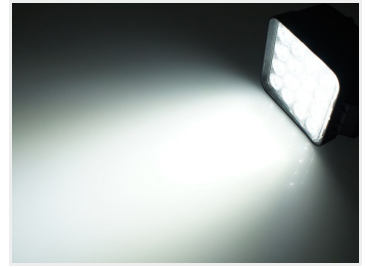

48W LED Work Light, E-Marked IO-30V

E-Approved Work light with 16 powerful LEDs.

E-Marked working lamp with 16 powerful Osram LEDs. Alu-house with powerful powder-coating and stainless steel. The light color is 6000K and lens of 60 degrees gives a good and a broad diffusion of light, suitable for work.

Includes brackets, bolts and nuts for fastening.

This is a brand new model with Osram LEDs that provide higher lumen at lower power consumption. It matches the traditional 48W models of light output, while the real consumption about 25W.