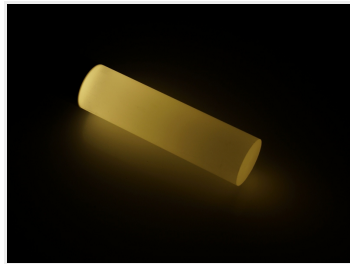

## HORTUS 12V garden light on skewers, 0.8W

A beautiful garden lamp on skewers with 8 powerful warm white LEDs. The lamp is made of stainless steel. It can be placed around the garden.

A cosy lamp on spear with 8 bright warm white LEDs that has a low power consumption and 8000 hours life time. The lamp is made of stainless steel. It can be placed in gardens around trees, paths or both. HORTUS creates a good mood throughout the evening - with a soft and a clear conscience.

The lamp is easily connected with the Hortus plug that is connected to the extension cables and the splitters.

The glass is 140mm long, the base is 200 and the spear is 170mm.

Buy online at:

[www.matronics.eu/608233](http://www.matronics.eu/608233)