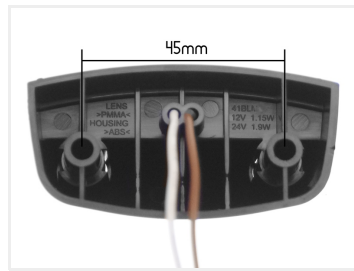

LED License Plate Lamp

A nice LED license plate lamp with a 5-years warranty. It is completely waterproof and secured against vibrations and impacts.

A nice LED license plate lamp with a 5-years warranty. It is completely waterproof and secured against vibrations and impacts. It can be connected to both 12V and 24V.

It has a very compact size, so it should be mountable almost everywhere.

The lamp is available with and without plug, that can be connected directly to some selected tail lights.

Buy online at:

www.matronics.eu/24608600

Specifications

Voltage 12V / 24V

Current (13,8V) 0,02A (13,8V)

Without plug

SKU 24608600

Cable: 20cm

Dimensions: 40 x 42 x 70mm

With plug