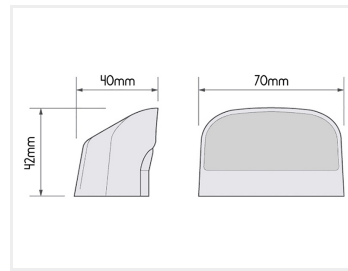

LED License Plate Lamp

A nice LED license plate lamp with a 5-years warranty. It is completely waterproof and secured against vibrations and impacts.

A nice LED license plate lamp with a 5-years warranty. It is completely waterproof and secured against vibrations and impacts. It can be connected to both 12V and 24V.

It has a very compact size, so it should be mountable almost everywhere.

The lamp is available with and without plug, that can be connected directly to some selected tail lights.

Buy online at:

www.matronics.eu/24608600

Specifications

Voltage 12V / 24V

Current (13,8V) 0,02A (13,8V)

Without plug

SKU 24608600

Cable: 20cm

Dimensions: 40 x 42 x 70mm

With plug

SKU 24608601

Cable: 1m