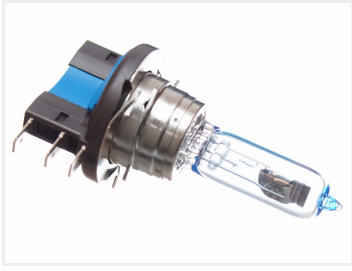

H15 12V Osram Cool Blue Intense 15/55W, 2 pack

A bright H15 bulbs in Osrams Cool Blue Intense series that is more blue than the standard ones and is +20% brighter.

A bright H15 bulbs in Osrams Cool Blue Intense series that is more blue than the standard ones and is +20% brighter. The price is for a set, 2 pcs.

The bulbs are ECE approved, so you can use these on the road with no problems.

Osram reference: 64176CBI

Buy online at:

www.matronics.eu/129729

Specifications

Voltage	12V DC
Power	19/64W (15/55W nominal)
	19/64W (15/55W nominal) 200 / 1330

H15 12V Osram Cool Blue Intense 15/55W, 2 pack

SKU 129729

Dimensions: Ø13 x 79mm

Product pictures