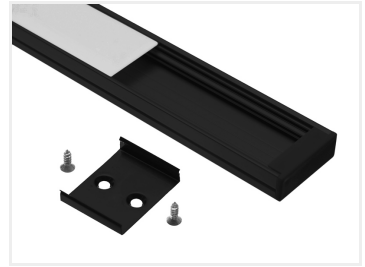

Topmet Wide 24 LED profile

A nice wide profile in aluminium with a plastic front and accessories. It is designed for 2 LED stripes in the same profile (2 x 10mm).

A nice wide profile in aluminium with a plastic front and accessories. It is designed for 2 x 10mm or 3 x 8mm LED stripes in the same profile (2 x 10mm). This makes it possible to make a very bright light armature.

Fronts, endcaps and clips are included with the profiles (2 clips for 1 metre, 4 clips for 2 metres, 6 clips for 3 metres).

Note that for the 3 meter profile, a 1 x 1m and 1 x 2m front is included.

Buy online at:

www.matronics.eu/133201E

Anodized with white front, 1 meter
SKU 133201

Anodized with frosted front, 1 meter
SKU 133201F

Anodized with white front, 2 meters
SKU 133202

Anodized with frosted front, 2 meters
SKU 133202F

Anodized with white front, 3 meter
SKU 133203

Anodized with frosted front, 3 meter
SKU 133203F

White with white front, 1 meter
SKU 133211

White with frosted front, 1 meter
SKU 133211F

White with white front, 2 meters
SKU 133212