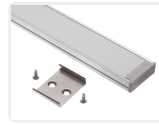

Topmet Wide 24 LED profile

A nice wide profile in aluminium with a plastic front and accessories. It is designed for 2 LED stripes in the same profile (2 x 10mm).

A nice wide profile in aluminium with a plastic front and accessories. It is designed for 2 x 10mm or 3 x 8mm LED stripes in the same profile (2 x 10mm). This makes it possible to make a very bright light armature.

Fronts, endcaps and clips are included with the profiles (2 clips for 1 metre, 4 clips for 2 metres, 6 clips for 3 metres).

Note that for the 3 meter profile, a 1 x 1m and 1 x 2m front is included.

Buy online at:

www.matronics.eu/133201E

Anodized with white front, 1 meter
SKU 133201

Anodized with frosted front, 1 meter
SKU 133201F

Anodized with white front, 2 meters
SKU 133202

Anodized with frosted front, 2 meters
SKU 133202F