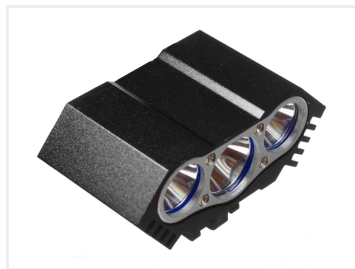

LED Bicycle Lamp - 3 x Cree XML-L T6, 3600 Lumen

A powerful waterproof bicycle-lamp with 3 bright CREE LEDs and with a large lithium battery-pack. 230V charger included.

A powerful waterproof bicycle lamp with 3 bright CREE LEDs and with a large lithium battery-pack. 230V charger included.

The lamp is easily mounted on the handlebars with the included rubber-brackets or on the bicycle-helmet with the included helmet-band.

A 230V charger is included, so that you can charge the lamp up for your next bike-trip. The battery is placed in a protective nylon-bag and it is very easy to mount on the handlebar or elsewhere.

The lamp has 65cm wire, the battery pack has 55cm.

Accessories

With a Y-splitter you can connect two batteries to the same lamp and so to double the running time. The extension cable can be used if you want to keep the batter pack on the back of your bicycle.

Buy online at:

www.matronics.eu/500230

Complete set

SKU 500230

LED type: CREE XM-L T6 LED

Battery life v. Flash mode: +5 hours

Light output (v) 100%: 3600 lumen

Battery Inc. bag: 90 x 50 x 50 mm