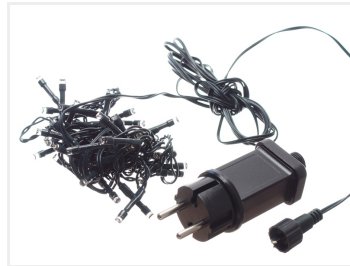

## LED Light Chain with a Warm White Light - 230V

230V LED light chain for indoor and outdoor. With 180 LEDs - 14M or 240 - 24M LEDs.

LED light chain for indoor and outdoor use. With 180 or 240 LEDs which provide a beautiful warm white light.

The length of the chains pertains to the section where the lights are mounted. For the model with 180 LEDs, they are distributed over 14 meters. Additionally, the connection cable is 5 meters, resulting in a total of 19 meters.

The many 5mm LEDs have special side-emitting lenses, which provide light both forward and sideways, giving them a glow like incandescent bulbs.

The light chain connects to 230V via the included transformer. The light chain has a dark green cable.

### 240 LEDs - 24M

SKU 622021

Chain length: 24 meter

Total length: 5 meter

LEDs: 240

LED distance: 10cm

Transformer: IP 44

LED: 5mm