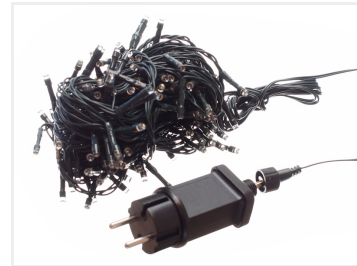

## LED Light Chain with a Warm White Light - 230V

230V LED light chain for indoor and outdoor. With 180 LEDs - 14M or 240 - 24M LEDs.

LED light chain for indoor and outdoor use. With 180 or 240 LEDs which provide a beautiful warm white light.

The length of the chains pertains to the section where the lights are mounted. For the model with 180 LEDs, they are distributed over 14 meters. Additionally, the connection cable is 5 meters, resulting in a total of 19 meters.

The many 5mm LEDs have special side-emitting lenses, which provide light both forward and sideways, giving them a glow like incandescent bulbs.

The light chain connects to 230V via the included transformer. The light chain has a dark green cable.

### 240 LEDs - 24M

SKU 622021

Chain length: 24 meter

Total length: 5 meter

LEDs: 240

LED distance: 10cm

Transformer: IP 44

LED: 5mm