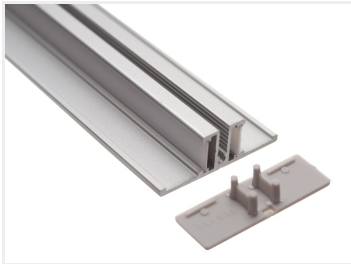

Topmet Back IO LED profile

A nice aluminium-profile for ceilings and walls, where the light comes out from the sides. A whole set of accessories can be included with the profile - fronts, ends and clips.

A nice aluminium-profile for ceilings and walls, where the light comes out from the sides. A whole set of accessories can be included with the profile - fronts, ends and clips.

Buy online at:

www.matronics.eu/133061

Frosted front, 1 metre
SKU 133061

Frosted front, 2 metres
SKU 133062

Accessories, 2 extra ends
SKU 133068

Accessories, 1 extra clips
SKU 133981

Product pictures