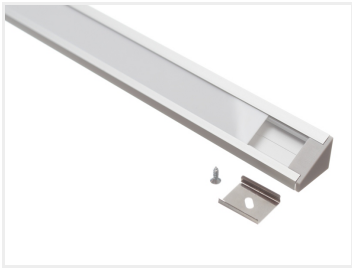

## Topmet Corner 14 LED profile

Nice aluminum-profile for LED stripes that is intended to be mounted on ceilings, in corners or in closets.

A nice aluminum-profile for LED stripes that is intended to be mounted on ceilings, in corners or in closets.

A milk-white front and gray end caps are included. For 1 metre profil - 2 clips are included and for 2 metres profile - there are 4 clips included.

The mounting-clips are hidden inside the profiles, so the mounting is completely hidden.

The profile fits 14mm LED stripes, such as Philips Hue LED stripes.

Buy online at:

[www.matronics.eu/133031](http://www.matronics.eu/133031)

**Anodized with frosted front, 1 metre**  
SKU 133031F

**Anodized with frosted front, 2 metres**  
SKU 133032F

**Anodized with white front, 1 metre**  
SKU 133031

**Anodized with white front, 2 metres**  
SKU 133032

**White with frosted front, 1 meter**  
SKU 133051F

**White with frosted front, 2 meter**  
SKU 133052F