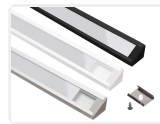

Accessories, 2 extra ends, sort
SKU 133048