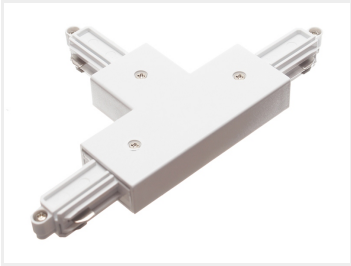

230V Track Light - T-Connector

T-connector that can be used to join two light profiles in a t-cross.

T-connector that can be used to join two light profiles in a t-cross.

Buy online at:

www.matronics.eu/641120

White, right
SKU 641120

White, Left
SKU 641125

Black, Right
SKU 641220

Black, Left
SKU 641225

Product pictures