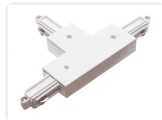

230V Track Light - T-Connector

T-connector that can be used to join two light profiles in a t-cross.

T-connector that can be used to join two light profiles in a t-cross.

Buy online at:

www.matronics.eu/641120

White, right
SKU 641120

White, Left
SKU 641125

Black, Right
SKU 641220

Black, Left
SKU 641225

Product pictures