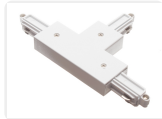

230V Track Light - T-Connector

T-connector that can be used to join two light profiles in a t-cross.

T-connector that can be used to join two light profiles in a t-cross.

Buy online at:

www.matronics.eu/641120

White, right
SKU 641120

White, Left
SKU 641125

Black, Right
SKU 641220

Black, Left
SKU 641225

Product pictures