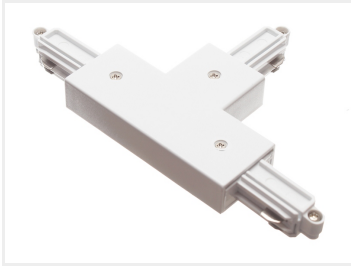

230V Track Light - T-Connector

T-connector that can be used to join two light profiles in a t-cross.

T-connector that can be used to join two light profiles in a t-cross.

Buy online at:

www.matronics.eu/641120

White, right
SKU 641120

White, Left
SKU 641125

Black, Right
SKU 641220

Black, Left
SKU 641225

Product pictures