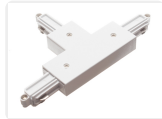

230V Track Light - T-Connector

T-connector that can be used to join two light profiles in a t-cross.

T-connector that can be used to join two light profiles in a t-cross.

Buy online at:

www.matronics.eu/641120

White, right
SKU 641120

White, Left
SKU 641125

Black, Right
SKU 641220

Black, Left
SKU 641225

Product pictures