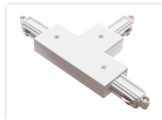

230V Track Light - T-Connector

T-connector that can be used to join two light profiles in a t-cross.

T-connector that can be used to join two light profiles in a t-cross.

Buy online at:

www.matronics.eu/641120

White, right
SKU 641120

White, Left
SKU 641125

Black, Right
SKU 641220

Black, Left
SKU 641225

Product pictures