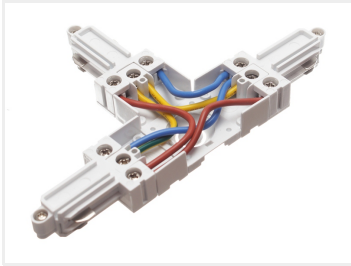

230V Track Light - T-Connector

T-connector that can be used to join two light profiles in a t-cross.

T-connector that can be used to join two light profiles in a t-cross.

Buy online at:

www.matronics.eu/641120

White, right
SKU 641120

White, Left
SKU 641125

Black, Right
SKU 641220

Black, Left
SKU 641225

Product pictures