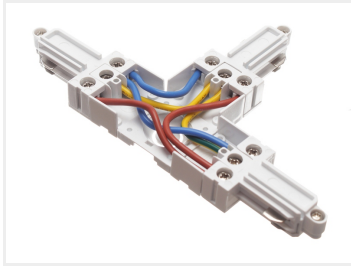

230V Track Light - T-Connector

T-connector that can be used to join two light profiles in a t-cross.

T-connector that can be used to join two light profiles in a t-cross.

Buy online at:

www.matronics.eu/641120

White, right
SKU 641120

White, Left
SKU 641125

Black, Right
SKU 641220

Black, Left
SKU 641225

Product pictures