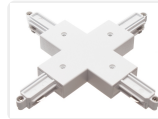

230V Track Light - A Cross Connector

A cross-section to join and to connect 4 light profiles together.

A cross-section to join and to connect 4 light profiles together.

Buy online at:

www.matronics.eu/641110

White
SKU 641110

Black
SKU 641210

Product pictures