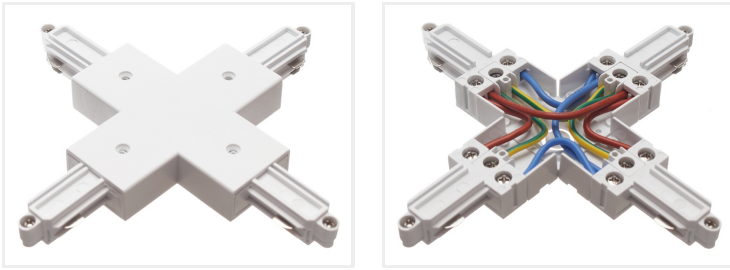

230V Track Light - A Cross Connector

A cross-section to join and to connect 4 light profiles together.

A cross-section to join and to connect 4 light profiles together.

Buy online at:

www.matronics.eu/641110

White
SKU 641110

Black
SKU 641210

Product pictures