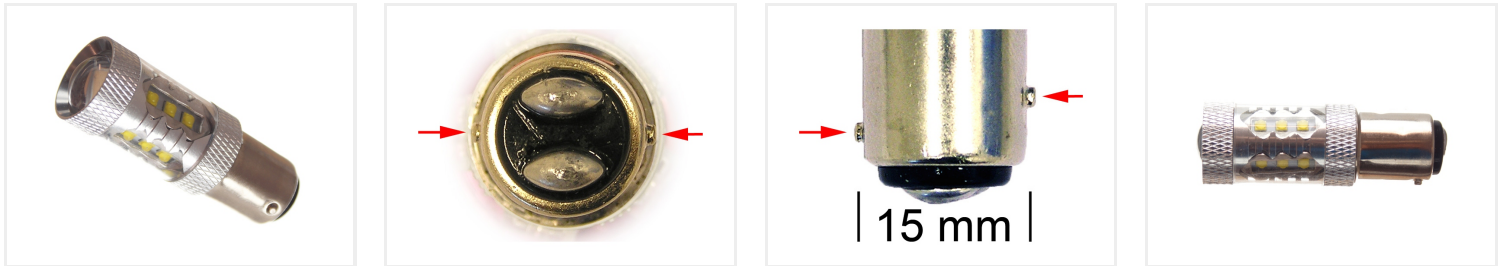

80W CREE LED 10-30V - BAY15D Canbus

A very bright BAY15D bulb with 16 powerful 5W LEDs from CREE. Special optics create a wide light beam. It is equivalent to a 40W incandescent bulb.

A very bright BAY15D bulb with 16 powerful 5W LEDs from CREE. Special optics create a wide light beam. The bulb has a built-in high and low beam function, where the low beam brightness is equivalent to 10W and the high beam is equivalent to 40W. An original BAY15D is 5W and 21W, so this bulb has a quite strong beam. The real consumption of the bulb is 8~10W.

The xenon-white color is 6000K.

Because of the naturally high consumption, most cars avoid problems with their bulb-control / canbus. In some sensitive cars it might be necessary to use external resistors to disable the errors.

You can also use the bulb in cars without bulb-control.

Dimensions

L: 54mm x Ø: 18mm

Buy online at:

www.matronics.eu/120974

Red

SKU 120974

Xenon White