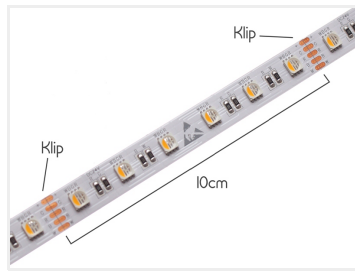

RGB+White LED strip, 50cm - 24V

Bright 24V LED strip with RGBW LEDs, that can light up in both colors and warm white light.

Bright 24V LED strip with RGBW LEDs, that can emit both colored and warm white light. The special LED makes it possible to make new color nuances, such as light blue, light red etc.

The strip is made as many small circuits that can be cut off to shorten the strip to desired length. It is clearly marked on the strip where this can be done. The lengths of the circuits can be seen below under 'LED strip data'.

The strips is sold in lengths of 50cm, and if you order 5pcs. you will receive one length of 250cm. We can deliver up to 5m lengths delivered in spools.

Buy online at:

www.matronics.eu/269210

12mm

SKU 269210