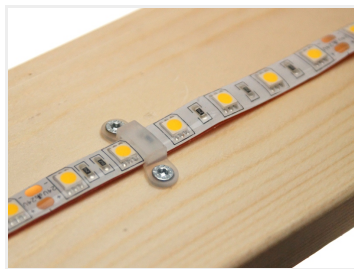

## CRI 95 LED Stripe, Splashproof, 5m - 12V

Splashproof LED stripes in intervals of 5 metres. Powerful warm white LEDs that have an extra high color reproduction (RA/CRI 95).

Splashproof LED stripes that are sold in intervals of 5 metres. The powerful warm white LEDs have an extra high color reproduction (CRI 95). The stripe is covered in a layer of plastic, which protects the strip against splashes and fingers.

The strip is made of smaller circuits, which make it possible to cut the stripe in smaller pieces. There are clear markings on the stripe where it can be cut.

### High CRI = Quality light

CRI is the measurement for color reproduction and tells you how well the light source lights up the different colors. If you need to light something up with many different colors, it is always an advantage to pick a light source with a high CRI.

#### Warm white (CRI95), 700 lumen

SKU 609147  
Voltage: DC12V  
Watt / m: 9,6 Watt  
LEDs / meter: 120  
Color temperatur: 2700 Kelvin