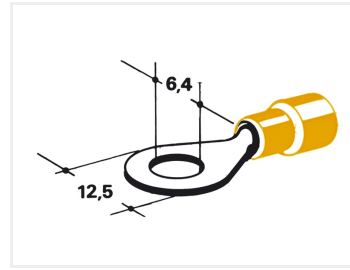

## 100 stk. Cablelyg, Ring - 6.4mm

A box with 100 pcs. cable-lug rings with an inner diameter of 6.4mm. Available in red, blue and yellow.

A box with 100 pcs. cable-lug rings with an inner diameter of 6.4mm.

Red lugs:

- Wire 0,5 - 1,5mm<sup>2</sup>
- Max voltage: 220V
- Max current: 19A

Blue lugs:

- Wire 1,5 - 2,5mm<sup>2</sup>
- Max voltage: 220V
- Max current: 20A

Yellow lugs:

- Wire 4,0 - 6,0mm<sup>2</sup>
- Max voltage: 220V
- Max current: 40A