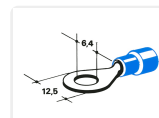

Blue

SKU 507409-B