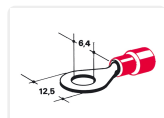

Red

SKU 507409-R