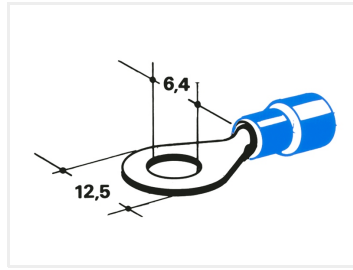

## 100 stk. Cablelyg, Ring - 6.4mm

A box with 100 pcs. cable-lug rings with an inner diameter of 6.4mm. Available in red, blue and yellow.

A box with 100 pcs. cable-lug rings with an inner diameter of 6.4mm.

Red lugs:

- Wire 0,5 - 1,5mm<sup>2</sup>
- Max voltage: 220V
- Max current: 19A

Blue lugs:

- Wire 1,5 - 2,5mm<sup>2</sup>
- Max voltage: 220V
- Max current: 20A

Yellow lugs:

- Wire 4,0 - 6,0mm<sup>2</sup>
- Max voltage: 220V
- Max current: 40A