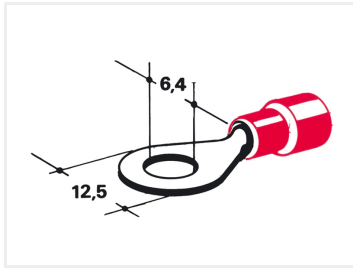

## 100 stk. Cablelyg, Ring - 6.4mm

A box with 100 pcs. cable-lug rings with an inner diameter of 6.4mm. Available in red, blue and yellow.

A box with 100 pcs. cable-lug rings with an inner diameter of 6.4mm.

Red lugs:

- Wire 0,5 - 1,5mm<sup>2</sup>
- Max voltage: 220V
- Max current: 19A

Blue lugs:

- Wire 1,5 - 2,5mm<sup>2</sup>
- Max voltage: 220V
- Max current: 20A

Yellow lugs:

- Wire 4,0 - 6,0mm<sup>2</sup>
- Max voltage: 220V
- Max current: 40A