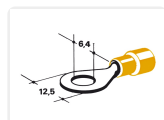

Yellow

SKU 507409-G