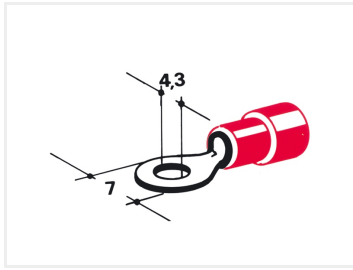

100 pcs. Cablelug, Ring - 4.3mm

A box with 100 pcs. cable-lug ring with an inner diameter of 4.3mm. Available in red, blue and yellow.

A box with 100 pcs. cable-lug ring with an inner diameter of 4.3mm.

Buy online at:

www.matronics.eu/507408-B

Red lugs:

- Wire 0,5 - 1,5mm²
- Max voltage: 220V
- Max current: 19A

Blue lugs:

- Wire 1,5 - 2,5mm²
- Max voltage: 220V
- Max current: 20A

Yellow lugs:

- Wire 4,0 - 6,0mm²
- Max voltage: 220V
- Max current: 40A