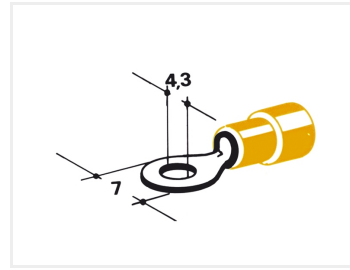

100 pcs. Cablelug, Ring - 4.3mm

A box with 100 pcs. cable-lug ring with an inner diameter of 4.3mm. Available in red, blue and yellow.

A box with 100 pcs. cable-lug ring with an inner diameter of 4.3mm.

Buy online at:

www.matronics.eu/507408-B

Red lugs:

- Wire 0,5 - 1,5mm²
- Max voltage: 220V
- Max current: 19A

Blue lugs:

- Wire 1,5 - 2,5mm²
- Max voltage: 220V
- Max current: 20A

Yellow lugs:

- Wire 4,0 - 6,0mm²
- Max voltage: 220V
- Max current: 40A