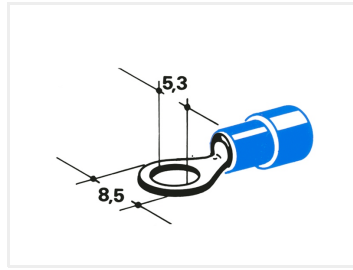

100 pcs. Cablelug, Ring - 4.3mm

A box with 100 pcs. cable-lug ring with an inner diameter of 4.3mm. Available in red, blue and yellow.

A box with 100 pcs. cable-lug ring with an inner diameter of 4.3mm.

Buy online at:

www.matronics.eu/507408-B

Red lugs:

- Wire 0,5 - 1,5mm²
- Max voltage: 220V
- Max current: 19A

Blue lugs:

- Wire 1,5 - 2,5mm²
- Max voltage: 220V
- Max current: 20A

Yellow lugs:

- Wire 4,0 - 6,0mm²
- Max voltage: 220V
- Max current: 40A