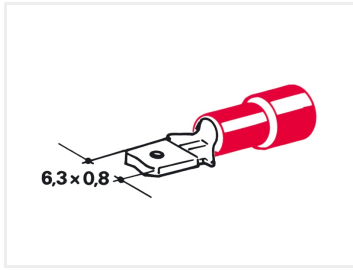

## 100 pcs. Cablelug, Male - 6,3x0,8

A box with 100 pcs. male in the size 6,3 x 0,8mm. Available in red, blue and yellow.

A box with 100 pcs. male in the size 6,3 x 0,8mm. Available in red, blue and yellow.

Buy online at:

[www.matronics.eu/507405-B](http://www.matronics.eu/507405-B)

Red lugs:

- Wire 0,5 - 1,5mm<sup>2</sup>
- Max voltage: 220V
- Max current: 19A

Blue lugs:

- Wire 1,5 - 2,5mm<sup>2</sup>
- Max voltage: 220V
- Max current: 20A

Yellow lugs:

- Wire 4,0 - 6,0mm<sup>2</sup>
- Max voltage: 220V
- Max current: 40A

**Red**

SKU 507405-R

**Blue**

SKU 507405-B

**Yellow**

SKU 507405-G