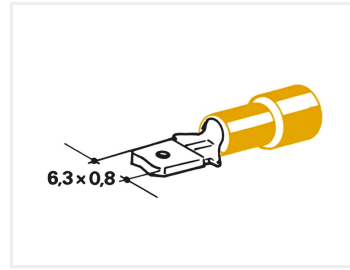

## 100 pcs. Cablelug, Male - 6,3x0,8

A box with 100 pcs. male in the size 6,3 x 0,8mm. Available in red, blue and yellow.

A box with 100 pcs. male in the size 6,3 x 0,8mm. Available in red, blue and yellow.

Buy online at:

[www.matronics.eu/507405-B](http://www.matronics.eu/507405-B)

Red lugs:

- Wire 0,5 - 1,5mm<sup>2</sup>
- Max voltage: 220V
- Max current: 19A

Blue lugs:

- Wire 1,5 - 2,5mm<sup>2</sup>
- Max voltage: 220V
- Max current: 20A

Yellow lugs:

- Wire 4,0 - 6,0mm<sup>2</sup>
- Max voltage: 220V
- Max current: 40A

**Red**

SKU 507405-R

**Blue**

SKU 507405-B

**Yellow**

SKU 507405-G