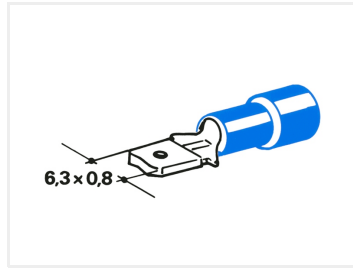

## 100 pcs. Cablelug, Male - 6,3x0,8

A box with 100 pcs. male in the size 6,3 x 0,8mm. Available in red, blue and yellow.

A box with 100 pcs. male in the size 6,3 x 0,8mm. Available in red, blue and yellow.

Buy online at:

[www.matronics.eu/507405-B](http://www.matronics.eu/507405-B)

Red lugs:

- Wire 0,5 - 1,5mm<sup>2</sup>
- Max voltage: 220V
- Max current: 19A

Blue lugs:

- Wire 1,5 - 2,5mm<sup>2</sup>
- Max voltage: 220V
- Max current: 20A

Yellow lugs:

- Wire 4,0 - 6,0mm<sup>2</sup>
- Max voltage: 220V
- Max current: 40A

**Red**

SKU 507405-R

**Blue**

SKU 507405-B

**Yellow**

SKU 507405-G